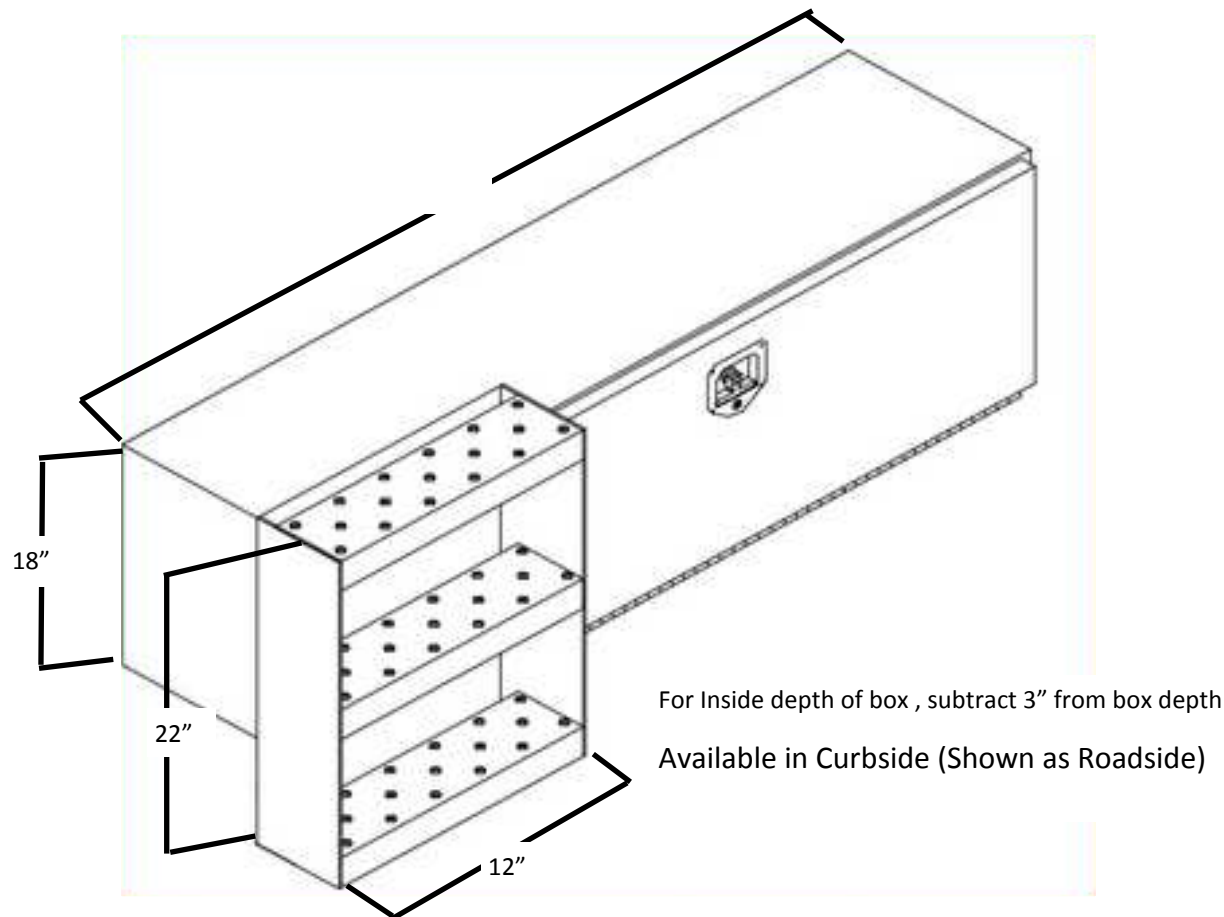

## D Series—Underbody Box w/ Steps

### BOX OPTIONS

- ◇ Shelf Kits
- ◇ Welded in Shelves
- ◇ Slide out Drawer Kit

### BOX STANDARDS

- ◇ Single Or Double Swing Down Door
- ◇ (Bottom Hinging)
- ◇ Heavy-Duty Door Retainer Chains
- ◇ Stainless Steel "L" Style Hinge
- ◇ Automotive Style Bulb Seal