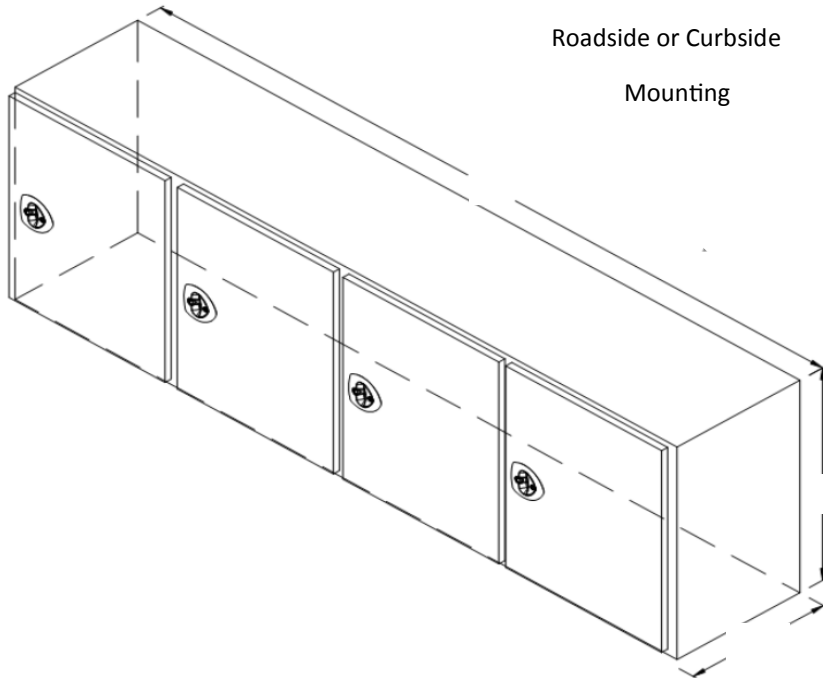

K Series—Side Swing Door w/ Center Post

Handles in
Center is
Standard

Roadside or Curbside
Mounting

OPTIONS

- ◇ Shelf Kits
- ◇ Welded in Shelves
- ◇ Slide out Drawer Kit
- ◇ Louvers
- ◇ J hooks

BOX STANDARDS

- ◇ Single Or Double Side Swing Doors
- ◇ Side Hinging w/ Center Post
- ◇ Gas Props
- ◇ Stainless Steel "L" Style Hinge
- ◇ Automotive Style Bulb Seal

MATERIAL OPTIONS FOR BOX

- ◇ 14 GA Steel Construction
- ◇ 13 GA Steel Construction
- ◇ 12 GA Steel Construction
- ◇ .125 (1/8") Smooth Aluminum
- ◇ .125 (1/8") Diamond Bright Aluminum
- ◇ .100 Diamond Bright Aluminum
- ◇ 14 Ga (441) Bright Stainless Steel (Magnetic)
- ◇ 14 Ga (304) Stainless Steel (Non Magnetic)