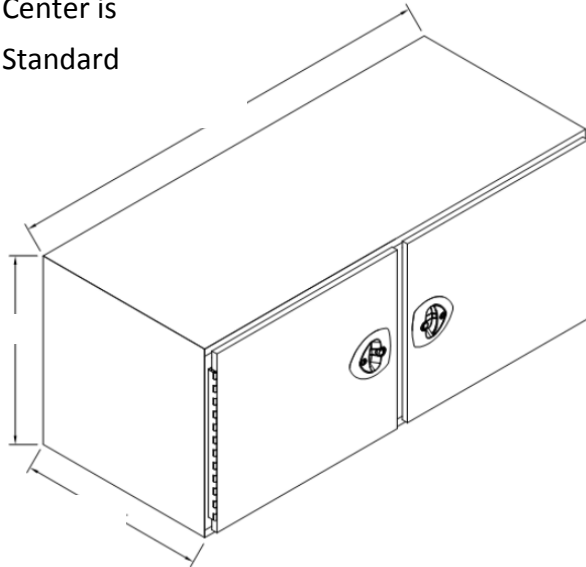

K Series—Side Swing Door w/ Center Post

Handles in
Center is
Standard

Roadside or Curbside
Mounting

OPTIONS

- ◇ Shelf Kits
- ◇ Welded in Shelves
- ◇ Slide out Drawer Kit
- ◇ Louvers
- ◇ J hooks

BOX STANDARDS

- ◇ Single Or Double Side Swing Doors
- ◇ Side Hinging w/ Center Post
- ◇ Gas Props
- ◇ Stainless Steel "L" Style Hinge
- ◇ Automotive Style Bulb Seal

MATERIAL OPTIONS FOR BOX

- ◇ 14 GA Steel Construction
- ◇ 13 GA Steel Construction
- ◇ 12 GA Steel Construction
- ◇ .125 (1/8") Smooth Aluminum
- ◇ .125 (1/8") Diamond Bright Aluminum
- ◇ .100 Diamond Bright Aluminum
- ◇ 14 Ga (441) Bright Stainless Steel (Magnetic)
- ◇ 14 Ga (304) Stainless Steel (Non Magnetic)