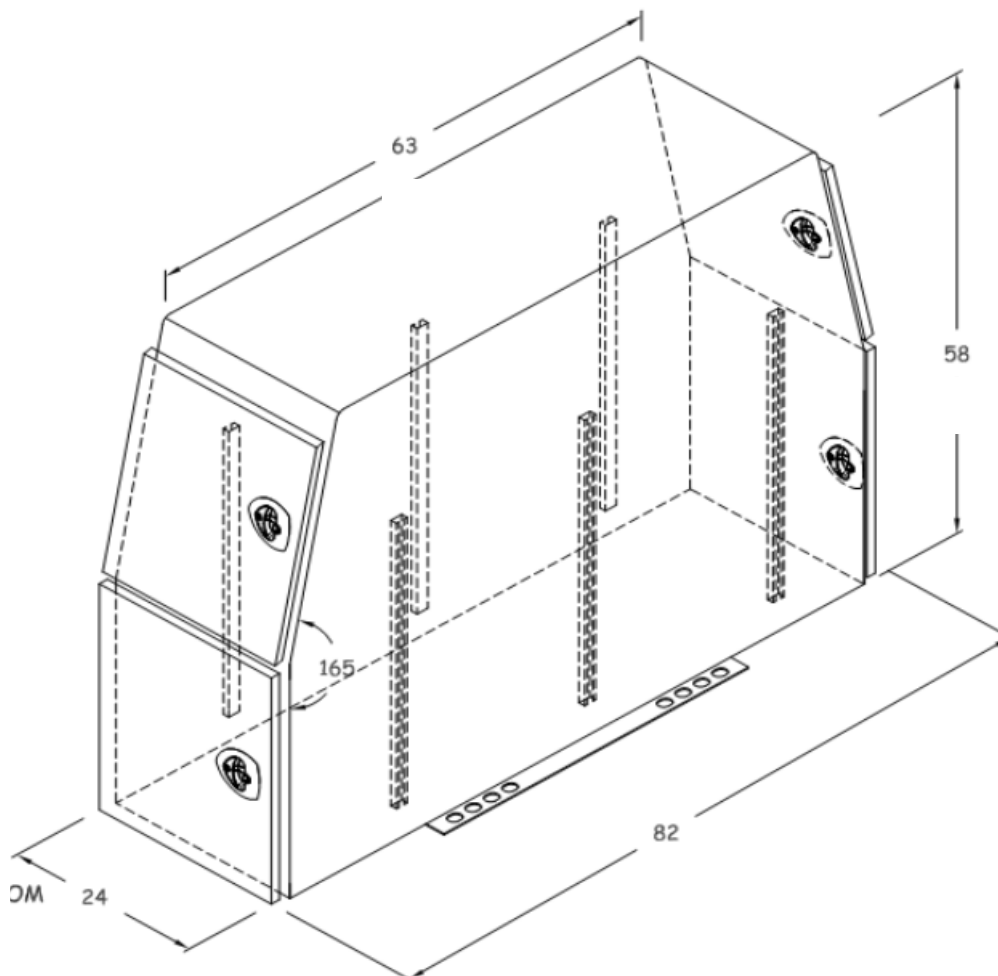

## L Series—Flat Bottom Storage Pack

### BOX STANDARDS

- ◇ Two side swing doors at both ends
- ◇ Gas Props
- ◇ Stainless Steel “L” Style Hinge
- ◇ Automotive Style Bulb Seal
- ◇ One adjustable shelf
- ◇ Two swivel rope hooks