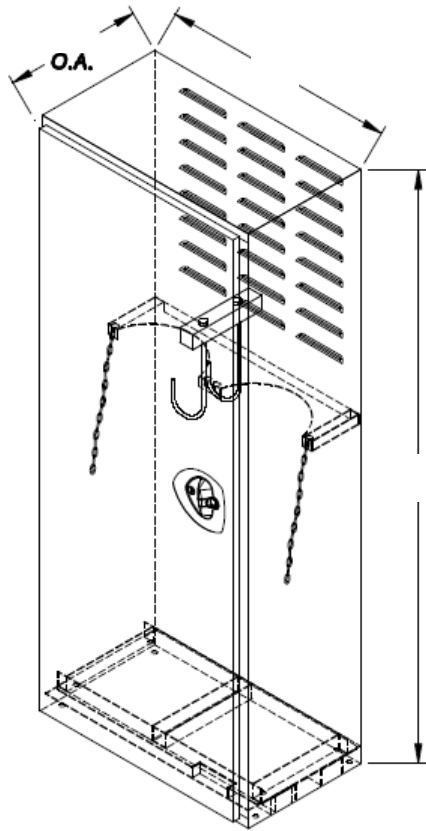

Roadside
Mounting

V Series Tank Box—Side Swinging Door

BOX OPTIONS

- ◇ Shelf Kits
- ◇ Welded in Shelves
- ◇ Slide out Drawer Kit
- ◇ J hooks
- ◇ Louvers

BOX STANDARDS

- ◇ Single Side Swinging Door
- ◇ Side Hinging —Road side or Curbside
- ◇ Gas Props
- ◇ Anchor Compression Latch
- ◇ Automotive Style Bulb Seal

MATERIAL OPTIONS FOR BOX

- ◇ 14 GA Steel Construction
- ◇ 13 Ga Steel Construction
- ◇ 12 GA Steel Construction
- ◇ .125 (1/8") Smooth Aluminum
- ◇ .125 (1/8") Diamond Bright Aluminum
- ◇ .100 Diamond Bright Aluminum
- ◇ 14 Ga (441) Bright Stainless Steel (Magnetic)
- ◇ 14 Ga (304) Stainless Steel (Non Magnetic)