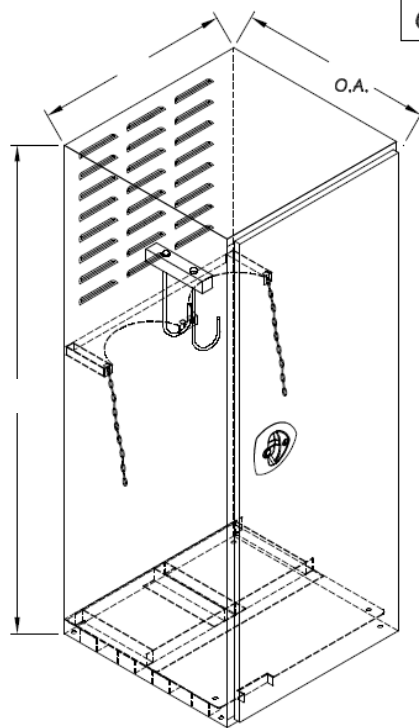

Roadside
Mounting

V Series Tank Box—Side Swinging Door

BOX OPTIONS

- ◇ Shelf Kits
- ◇ Welded in Shelves
- ◇ Slide out Drawer Kit
- ◇ J hooks
- ◇ Louvers

BOX STANDARDS

- ◇ Single Side Swinging Door
- ◇ Side Hinging —Road side or Curbside
- ◇ Gas Props
- ◇ Anchor Compression Latch
- ◇ Automotive Style Bulb Seal

MATERIAL OPTIONS FOR BOX

- ◇ 14 GA Steel Construction
- ◇ 13 Ga Steel Construction
- ◇ 12 GA Steel Construction
- ◇ .125 (1/8") Smooth Aluminum
- ◇ .125 (1/8") Diamond Bright Aluminum
- ◇ .100 Diamond Bright Aluminum
- ◇ 14 Ga (441) Bright Stainless Steel (Magnetic)
- ◇ 14 Ga (304) Stainless Steel (Non Magnetic)